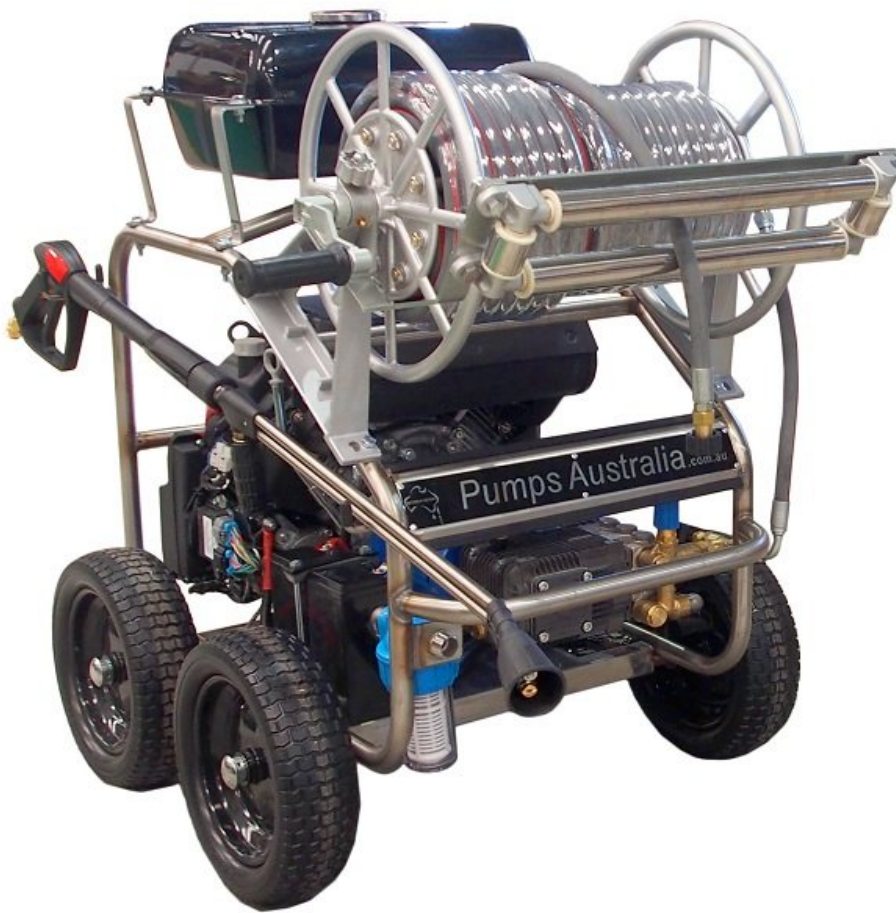

# Pumps Australia 4000psi 21LPM – Smartdrive 21/4000 Pressure Application

**Enquire Now**

Scan the QR code below  
for more information

 Vehicle Type  
**New**

**#** Stock  
**00118**

APPLICATIONS

**Powerforce Midland**